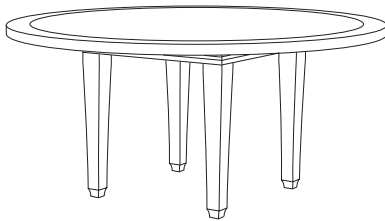

PL-6060L
Palazzio Coffee Table, Limestone Top

Base: 29"W x 29"D x 13.75"H
Stone Top: 30"W x 30"D x 1.25"H

GIATI

DESIGNS BY MARK SINGER

GIATI DESIGNS, INC.
Santa Barbara, California
Tel 805.684.8349 Fax 805.684.8359
www.giati.com

Available in casual finishes
for interior and exterior use
(from L to R): Driftwood Finish,
Natural Teak, or Protective
UV Inhibitor (Teak Oil)

Palazzo Tables

65" Square Dining Table
PL-6004L

40" Square Dining Table
PL-6000L

70" Square Dining Table
PL-6002

64" Round Dining Table
PL-6005L

42" Square Dining Table
PL-6012

60" Round Dining Table
PL-6007

Side Table
PL-6070L

Coffee Table
PL-6055

Coffee Table
PL-6060L

Corner Table
PL-6065