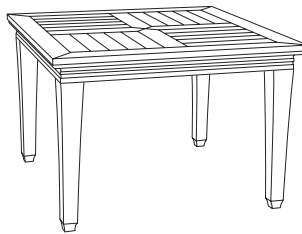

PL-6060L
Palazzio Coffee Table, Limestone Top

Base: 29"W x 29"D x 13.75"H
Stone Top: 30"W x 30"D x 1.25"H

GIATI

DESIGNS BY MARK SINGER

GIATI DESIGNS, INC.
Santa Barbara, California
Tel 805.684.8349 Fax 805.684.8359
www.giati.com

Available in casual finishes
for interior and exterior use
(from L to R): Driftwood Finish,
Natural Teak, or Protective
UV Inhibitor (Teak Oil)

Palazzo Tables

65" Square Dining Table
PL-6004L

40" Square Dining Table
PL-6000L

70" Square Dining Table
PL-6002

64" Round Dining Table
PL-6005L

42" Square Dining Table
PL-6012

60" Round Dining Table
PL-6007

Side Table
PL-6070L

Coffee Table
PL-6055

Coffee Table
PL-6060L

Corner Table
PL-6065