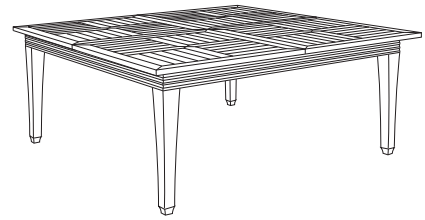

PL-6060L
Palazzio Coffee Table, Limestone Top

Base: 29"W x 29"D x 13.75"H
Stone Top: 30"W x 30"D x 1.25"H

GIATI

DESIGNS BY MARK SINGER

GIATI DESIGNS, INC.
Santa Barbara, California
Tel 805.684.8349 Fax 805.684.8359
www.giati.com

Available in casual finishes
for interior and exterior use
(from L to R): Driftwood Finish,
Natural Teak, or Protective
UV Inhibitor (Teak Oil)

Palazzo Tables

65" Square Dining Table
PL-6004L

40" Square Dining Table
PL-6000L

70" Square Dining Table
PL-6002

64" Round Dining Table
PL-6005L

42" Square Dining Table
PL-6012

60" Round Dining Table
PL-6007

Side Table
PL-6070L

Coffee Table
PL-6055

Coffee Table
PL-6060L

Corner Table
PL-6065