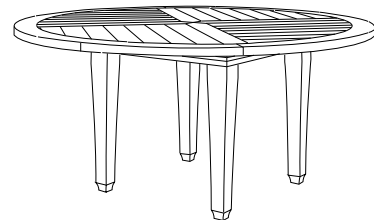

PL-6060L
Palazzio Coffee Table, Limestone Top

Base: 29"W x 29"D x 13.75"H
Stone Top: 30"W x 30"D x 1.25"H

GIATI

DESIGNS BY MARK SINGER

GIATI DESIGNS, INC.
Santa Barbara, California
Tel 805.684.8349 Fax 805.684.8359
www.giati.com

Available in casual finishes
for interior and exterior use
(from L to R): Driftwood Finish,
Natural Teak, or Protective
UV Inhibitor (Teak Oil)

Palazzo Tables

65" Square Dining Table
PL-6004L

40" Square Dining Table
PL-6000L

70" Square Dining Table
PL-6002

64" Round Dining Table
PL-6005L

42" Square Dining Table
PL-6012

60" Round Dining Table
PL-6007

Side Table
PL-6070L

Coffee Table
PL-6055

Coffee Table
PL-6060L

Corner Table
PL-6065