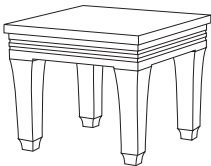

PL-6060L
Palazzio Coffee Table, Limestone Top

Base: 29"W x 29"D x 13.75"H
Stone Top: 30"W x 30"D x 1.25"H

GIATI

DESIGNS BY MARK SINGER

GIATI DESIGNS, INC.
Santa Barbara, California
Tel 805.684.8349 Fax 805.684.8359
www.giati.com

70" Square Dining Table
PL-6002

64" Round Dining Table
PL-6005L

42" Square Dining Table
PL-6012

60" Round Dining Table
PL-6007

Side Table
PL-6070L

Coffee Table
PL-6055

Coffee Table
PL-6060L

Corner Table
PL-6065