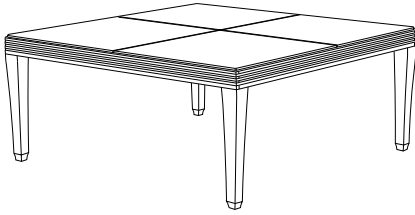

PL-6060L
Palazzio Coffee Table, Limestone Top

Base: 29"W x 29"D x 13.75"H
Stone Top: 30"W x 30"D x 1.25"H

GIATI

DESIGNS BY MARK SINGER

GIATI DESIGNS, INC.
Santa Barbara, California
Tel 805.684.8349 Fax 805.684.8359
www.giati.com

Available in casual finishes
for interior and exterior use
(from L to R): Driftwood Finish,
Natural Teak, or Protective
UV Inhibitor (Teak Oil)

Palazzo Tables

65" Square Dining Table
PL-6004L

40" Square Dining Table
PL-6000L

70" Square Dining Table
PL-6002

64" Round Dining Table
PL-6005L

42" Square Dining Table
PL-6012

60" Round Dining Table
PL-6007

Side Table
PL-6070L

Coffee Table
PL-6055

Coffee Table
PL-6060L

Corner Table
PL-6065