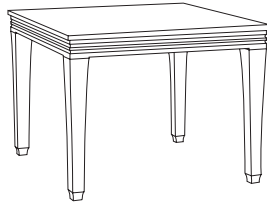

PL-6060L
Palazzio Coffee Table, Limestone Top

Base: 29"W x 29"D x 13.75"H
Stone Top: 30"W x 30"D x 1.25"H

GIATI

DESIGNS BY MARK SINGER

GIATI DESIGNS, INC.
Santa Barbara, California
Tel 805.684.8349 Fax 805.684.8359
www.giati.com

Available in casual finishes
for interior and exterior use
(from L to R): Driftwood Finish,
Natural Teak, or Protective
UV Inhibitor (Teak Oil)

Palazzo Tables

65" Square Dining Table
PL-6004L

40" Square Dining Table
PL-6000L

70" Square Dining Table
PL-6002

64" Round Dining Table
PL-6005L

42" Square Dining Table
PL-6012

60" Round Dining Table
PL-6007

Side Table
PL-6070L

Coffee Table
PL-6055

Coffee Table
PL-6060L

Corner Table
PL-6065